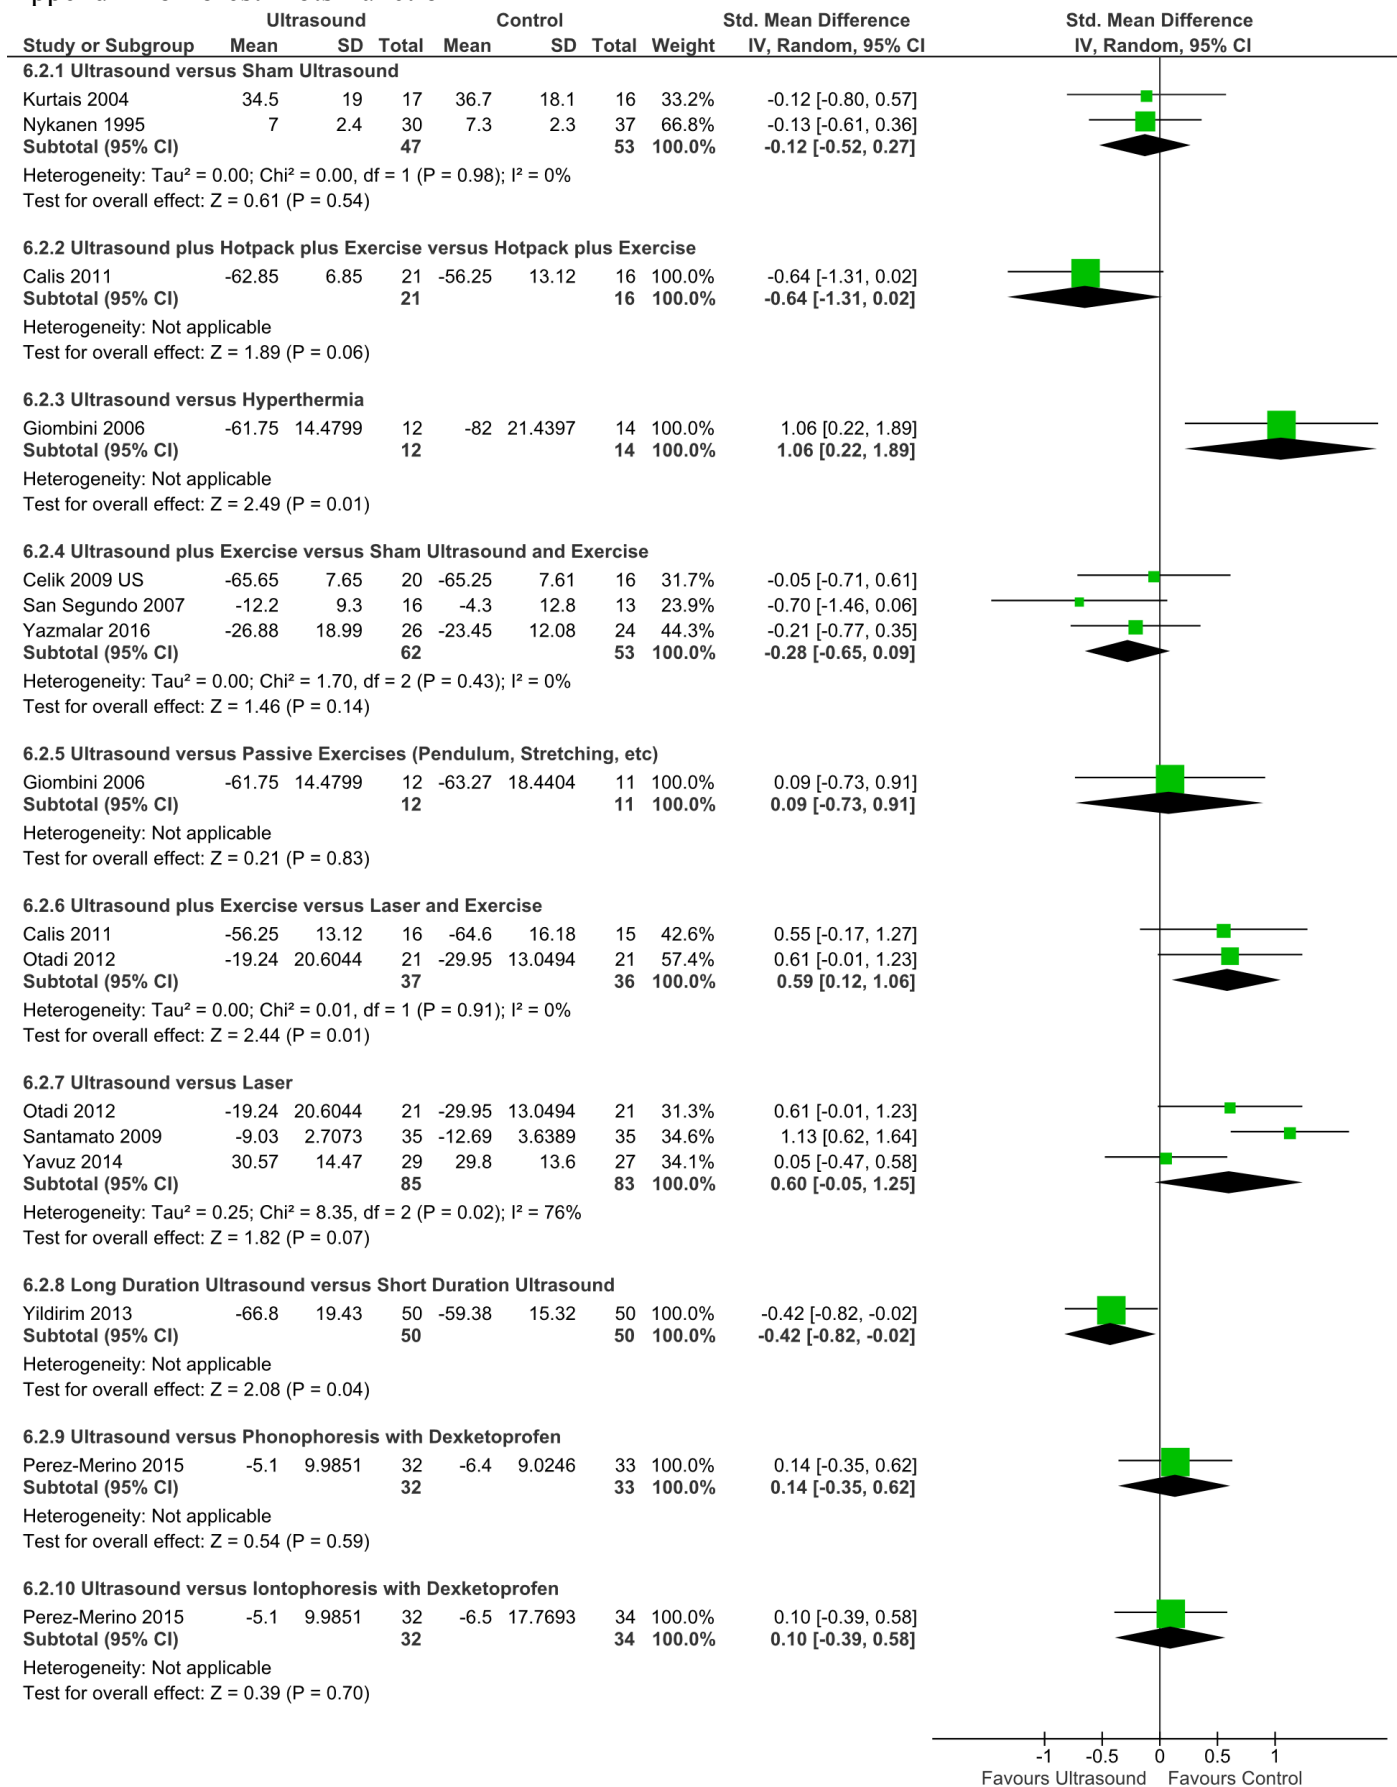

Appendix 4b Forest Plots Function

Figure Appendix-4b 9. Laser: Outcome function at the longest follow-up

Appendix 4b Forest Plots Function

Figure Appendix-4b 10. Laser: Outcome function at the shortest follow-up

Appendix 4b Forest Plots Function

Figure Appendix-4b 11. Ultrasound: Outcome function at the longest follow-up

Appendix 4b Forest Plots Function

Figure Appendix-4b 12. Ultrasound: Outcome function at the shortest follow-up

Appendix 4b Forest Plots Function

Figure Appendix-4b 13. Extracorporeal shockwave therapy (ECSWT): Outcome function at the longest follow-up

Appendix 4b Forest Plots Function

Figure Appendix-4b 14. Extracorporeal shockwave therapy (ECSWT): Outcome function at the shortest follow-up

Appendix 4b Forest Plots Function

Figure Appendix-4b 15. Tape: Outcome function at the longest follow-up

Appendix 4b Forest Plots Function

Figure Appendix-4b 16. Tape: Outcome function at the shortest follow-up