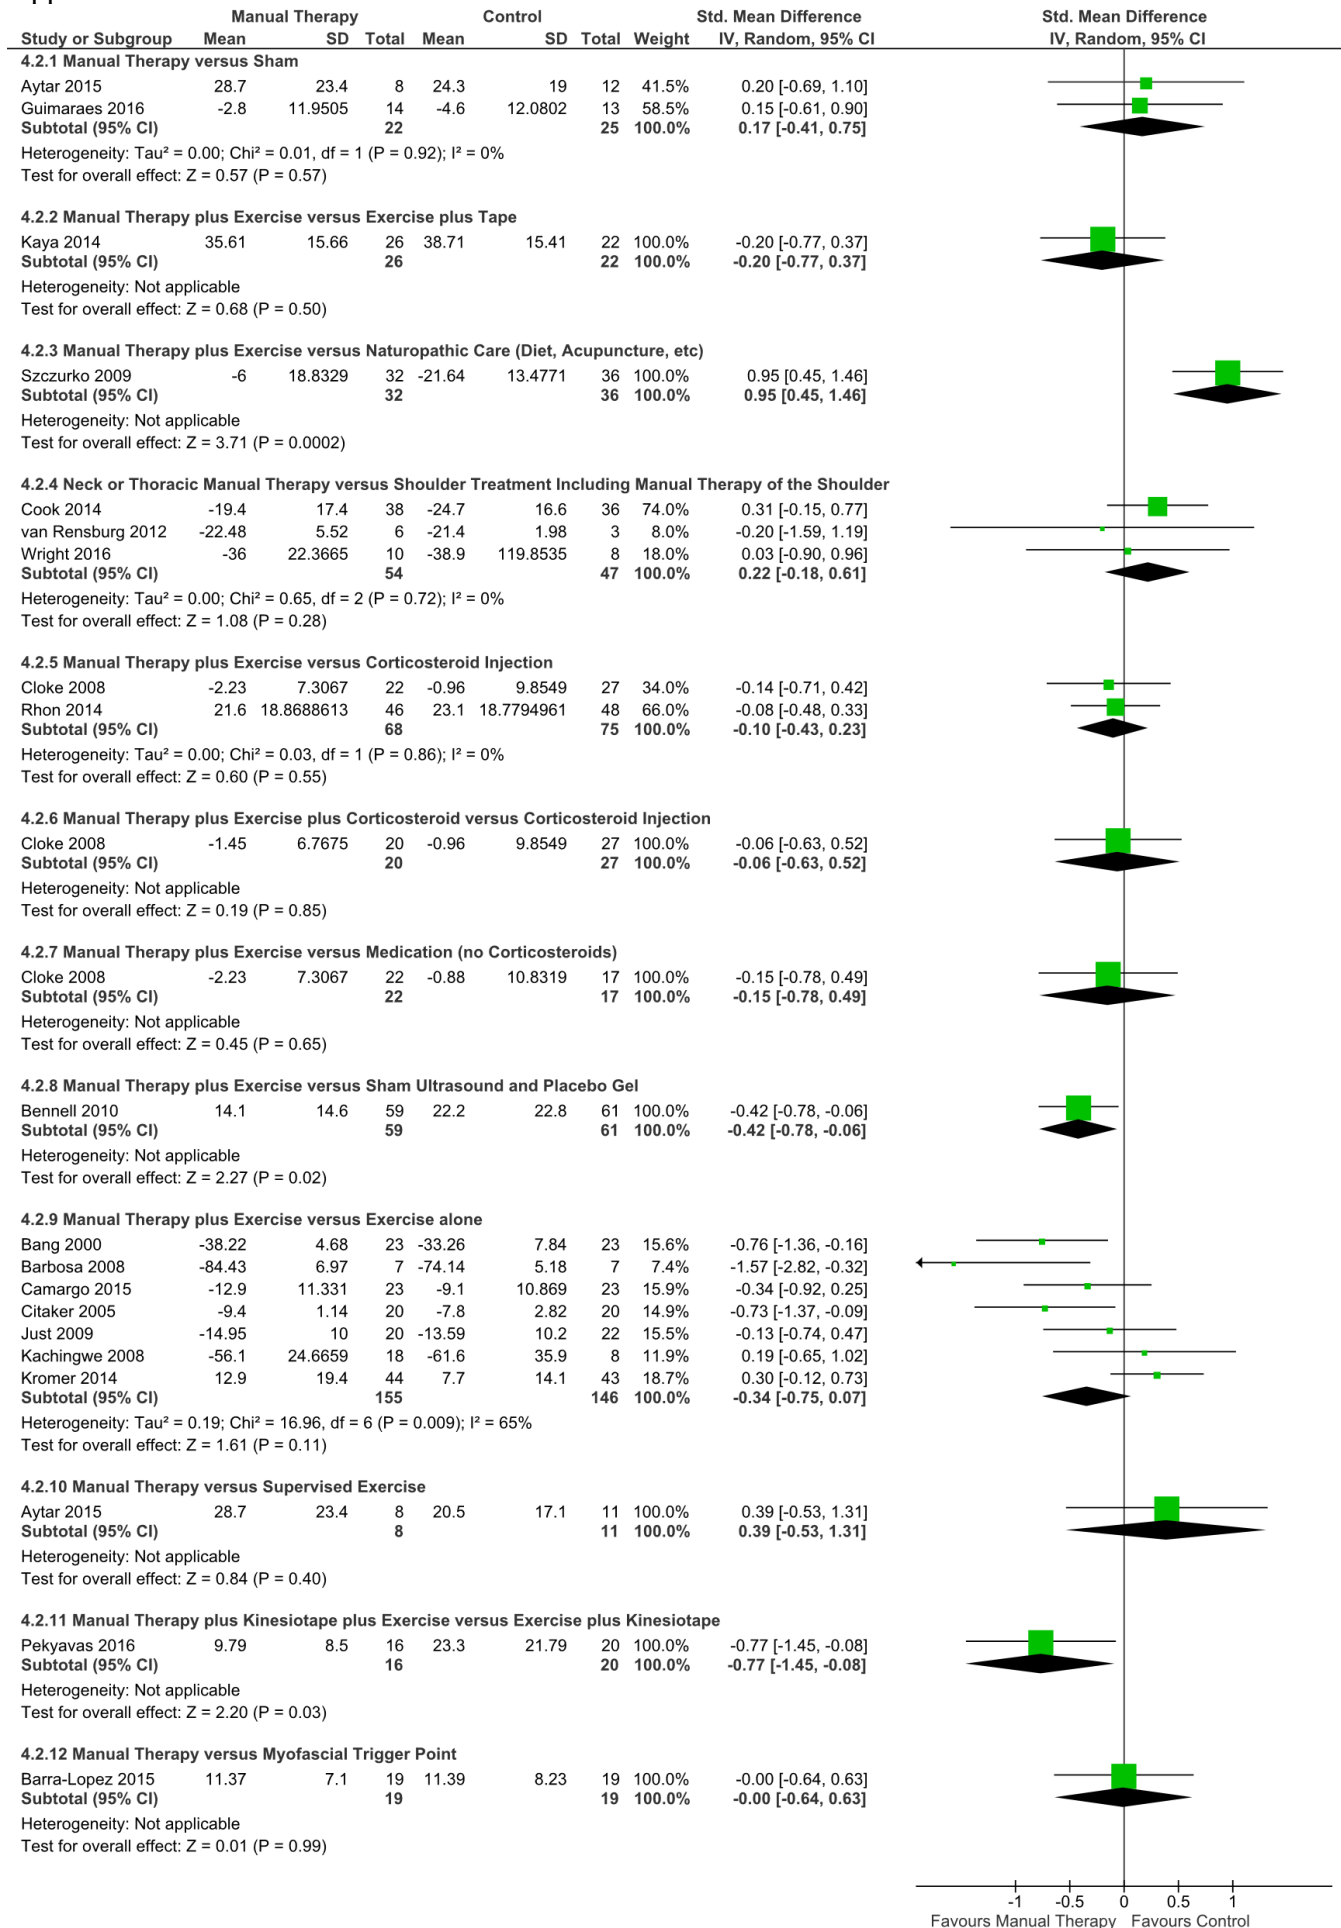

Appendix 4b Forest Plots Function

Figure Appendix-4b 1. Steroids: Outcome function at the longest follow-up

Appendix 4b Forest Plots Function

Figure Appendix-4b 2. Steroids: Outcome function at the shortest follow-up

Appendix 4b Forest Plots Function

Figure Appendix-4b 5. Exercise: Outcome function at the longest follow-up

Appendix 4b Forest Plots Function

Figure Appendix-4b 6. Exercise: Outcome function at the shortest follow-up

Appendix 4b Forest Plots Function

Figure Appendix-4b 7. Manual therapy: Outcome function at the longest follow-up

Appendix 4b Forest Plots Function

Figure Appendix-4b 8. Manual therapy: Outcome function at the shortest follow-up

Appendix 4b Forest Plots Function

Figure Appendix-4b 9. Laser: Outcome function at the longest follow-up

Appendix 4b Forest Plots Function

Figure Appendix-4b 10. Laser: Outcome function at the shortest follow-up