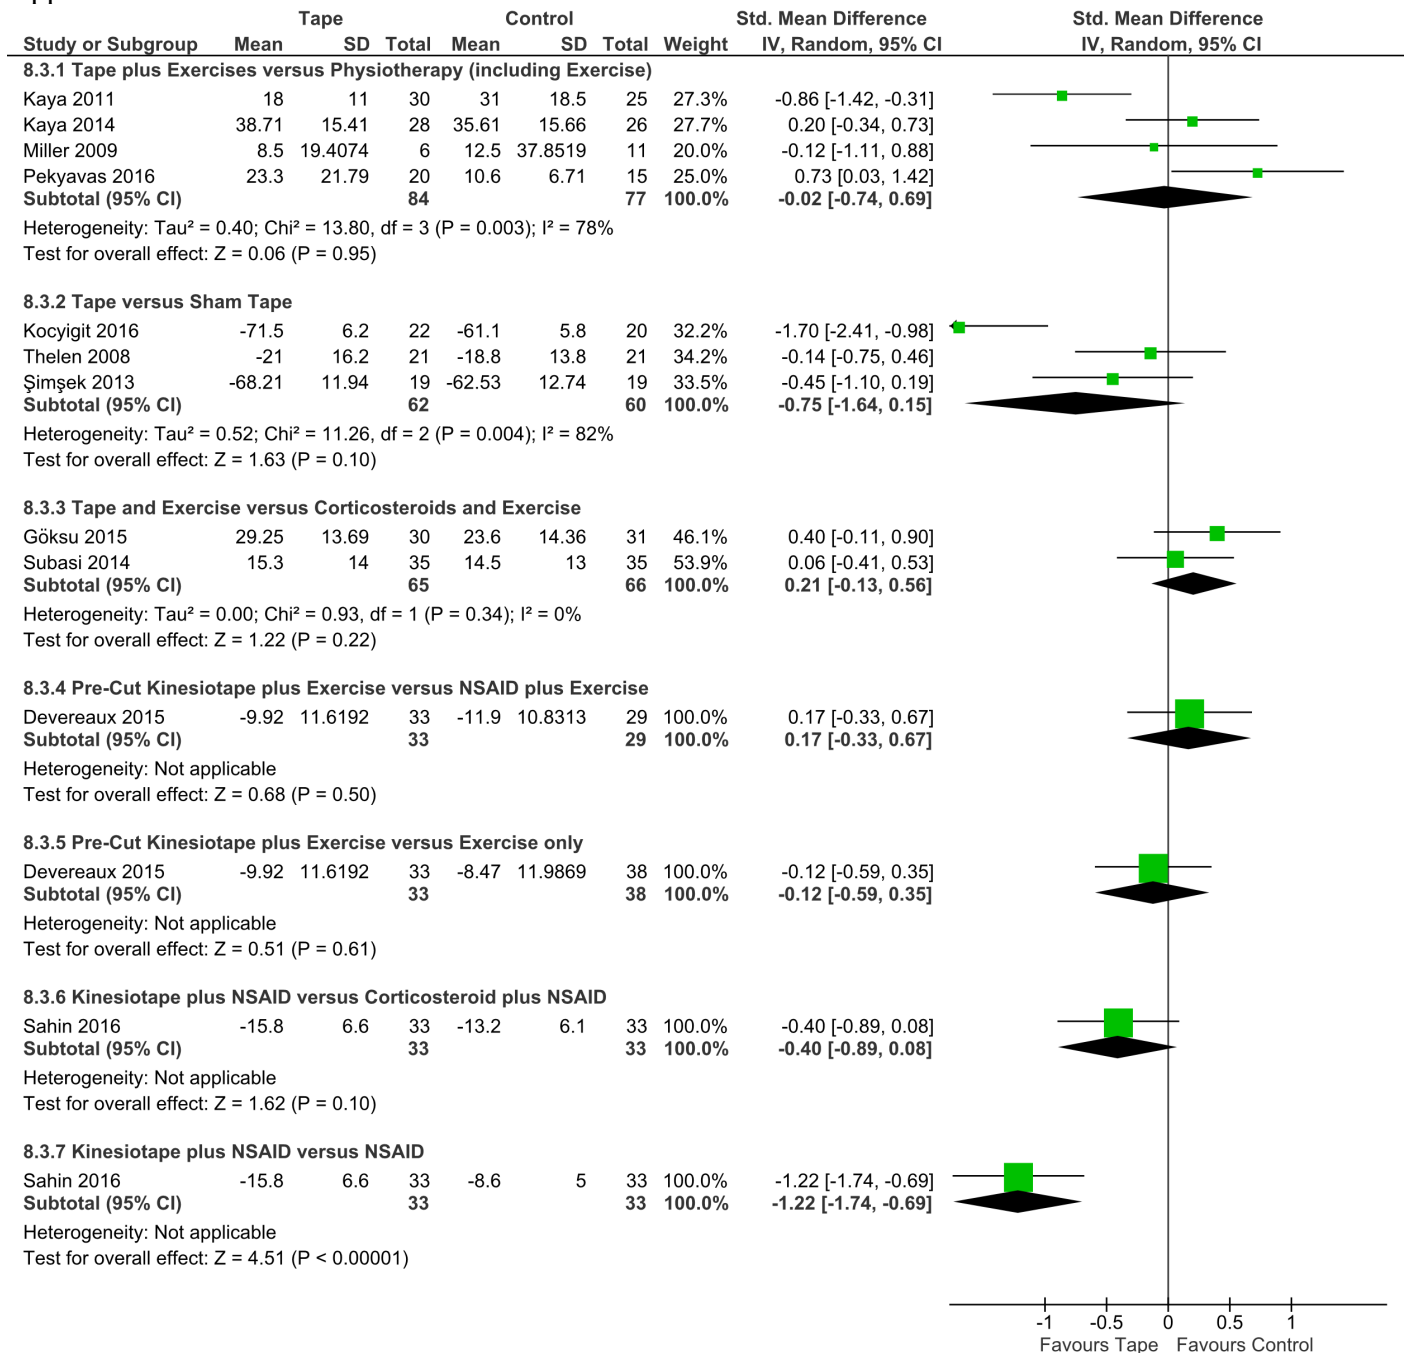

Appendix 4b Forest Plots Function

Figure Appendix-4b 13. Extracorporeal shockwave therapy (ECSWT): Outcome function at the longest follow-up

Appendix 4b Forest Plots Function

Figure Appendix-4b 14. Extracorporeal shockwave therapy (ECSWT): Outcome function at the shortest follow-up

Appendix 4b Forest Plots Function

Figure Appendix-4b 15. Tape: Outcome function at the longest follow-up

Appendix 4b Forest Plots Function

Figure Appendix-4b 16. Tape: Outcome function at the shortest follow-up

Appendix 4b Forest Plots Function

Figure Appendix-4b 17. Hyaluronate: Outcome function at the longest follow-up

Appendix 4b Forest Plots Function

Figure Appendix-4b 18. Hyaluronate: Outcome function at the shortest follow-up

Appendix 4b Forest Plots Function

Figure Appendix-4b 19. PEMF: Outcome function at the longest follow-up

Figure Appendix-4b 20. PEMF: Outcome function at the shortest follow-up

Appendix 4b Forest Plots Function