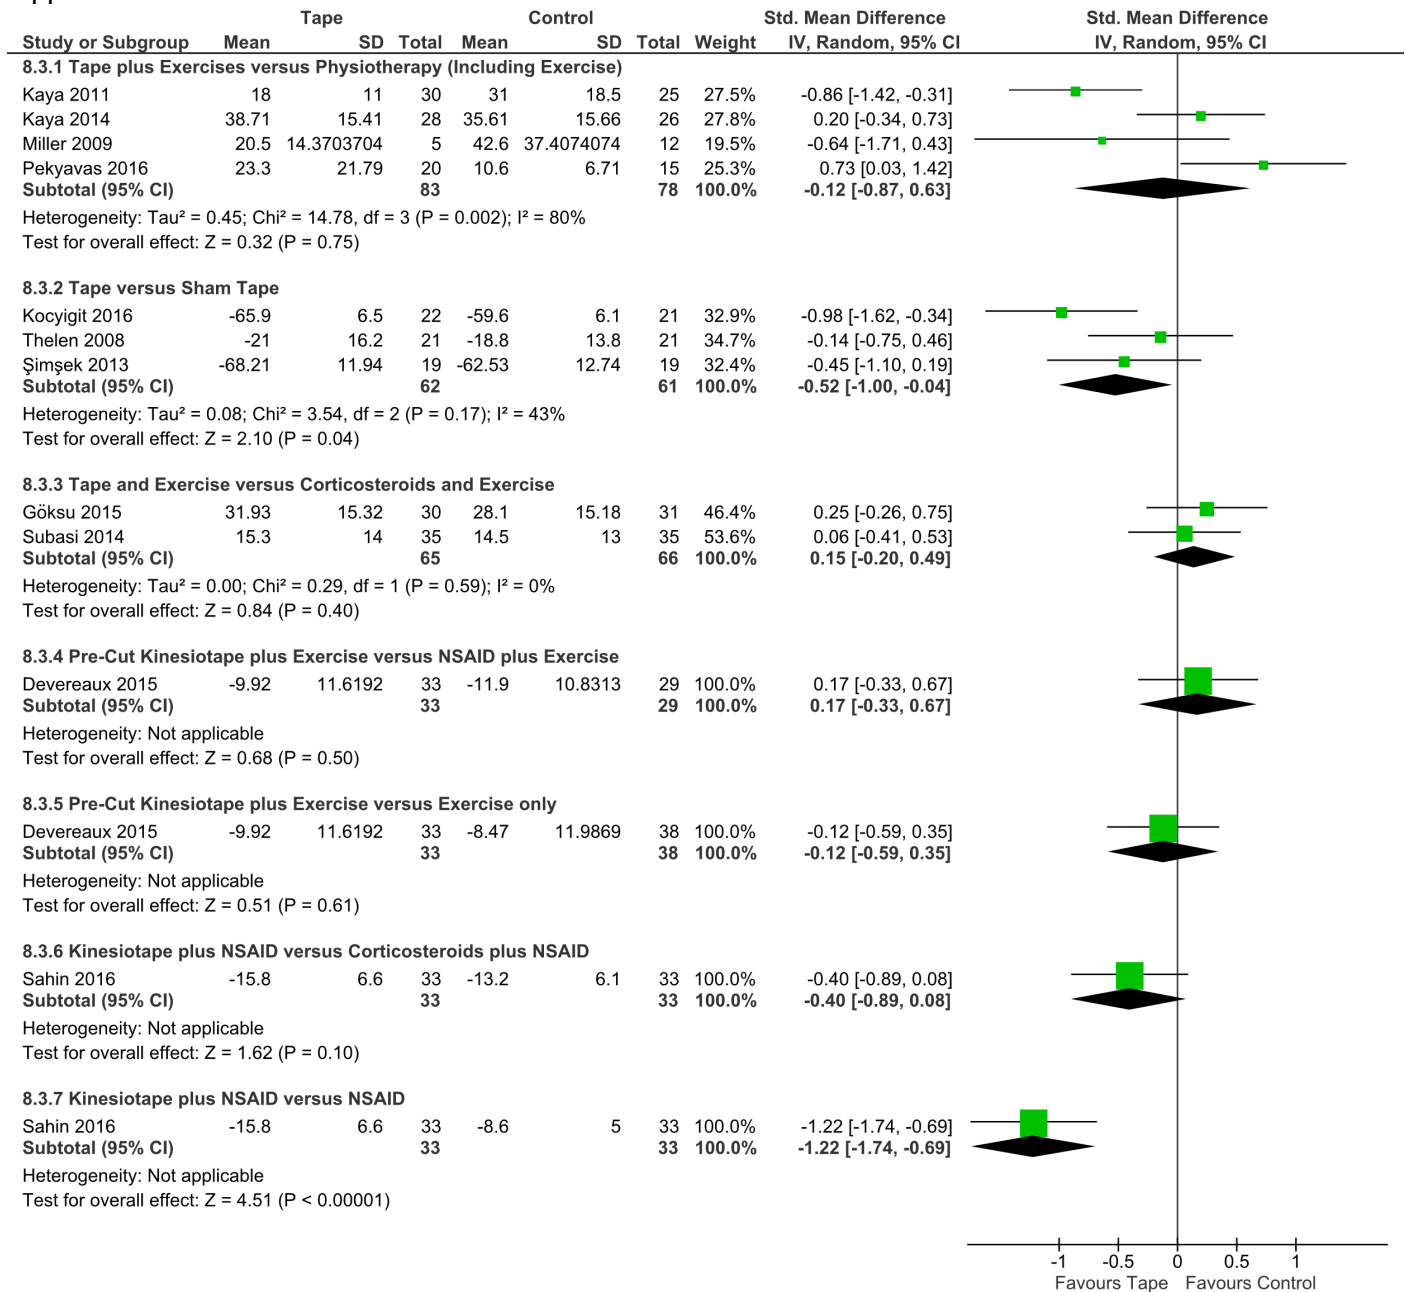

Appendix 4b Forest Plots Function

Figure Appendix-4b 13. Extracorporeal shockwave therapy (ECSWT): Outcome function at the longest follow-up

Appendix 4b Forest Plots Function

Figure Appendix-4b 14. Extracorporeal shockwave therapy (ECSWT): Outcome function at the shortest follow-up

Appendix 4b Forest Plots Function

Figure Appendix-4b 15. Tape: Outcome function at the longest follow-up

Appendix 4b Forest Plots Function

Figure Appendix-4b 16. Tape: Outcome function at the shortest follow-up

Appendix 4b Forest Plots Function

Figure Appendix-4b 17. Hyaluronate: Outcome function at the longest follow-up

Appendix 4b Forest Plots Function

Figure Appendix-4b 18. Hyaluronate: Outcome function at the shortest follow-up

Appendix 4b Forest Plots Function

Figure Appendix-4b 19. PEMF: Outcome function at the longest follow-up

Figure Appendix-4b 20. PEMF: Outcome function at the shortest follow-up

Appendix 4b Forest Plots Function