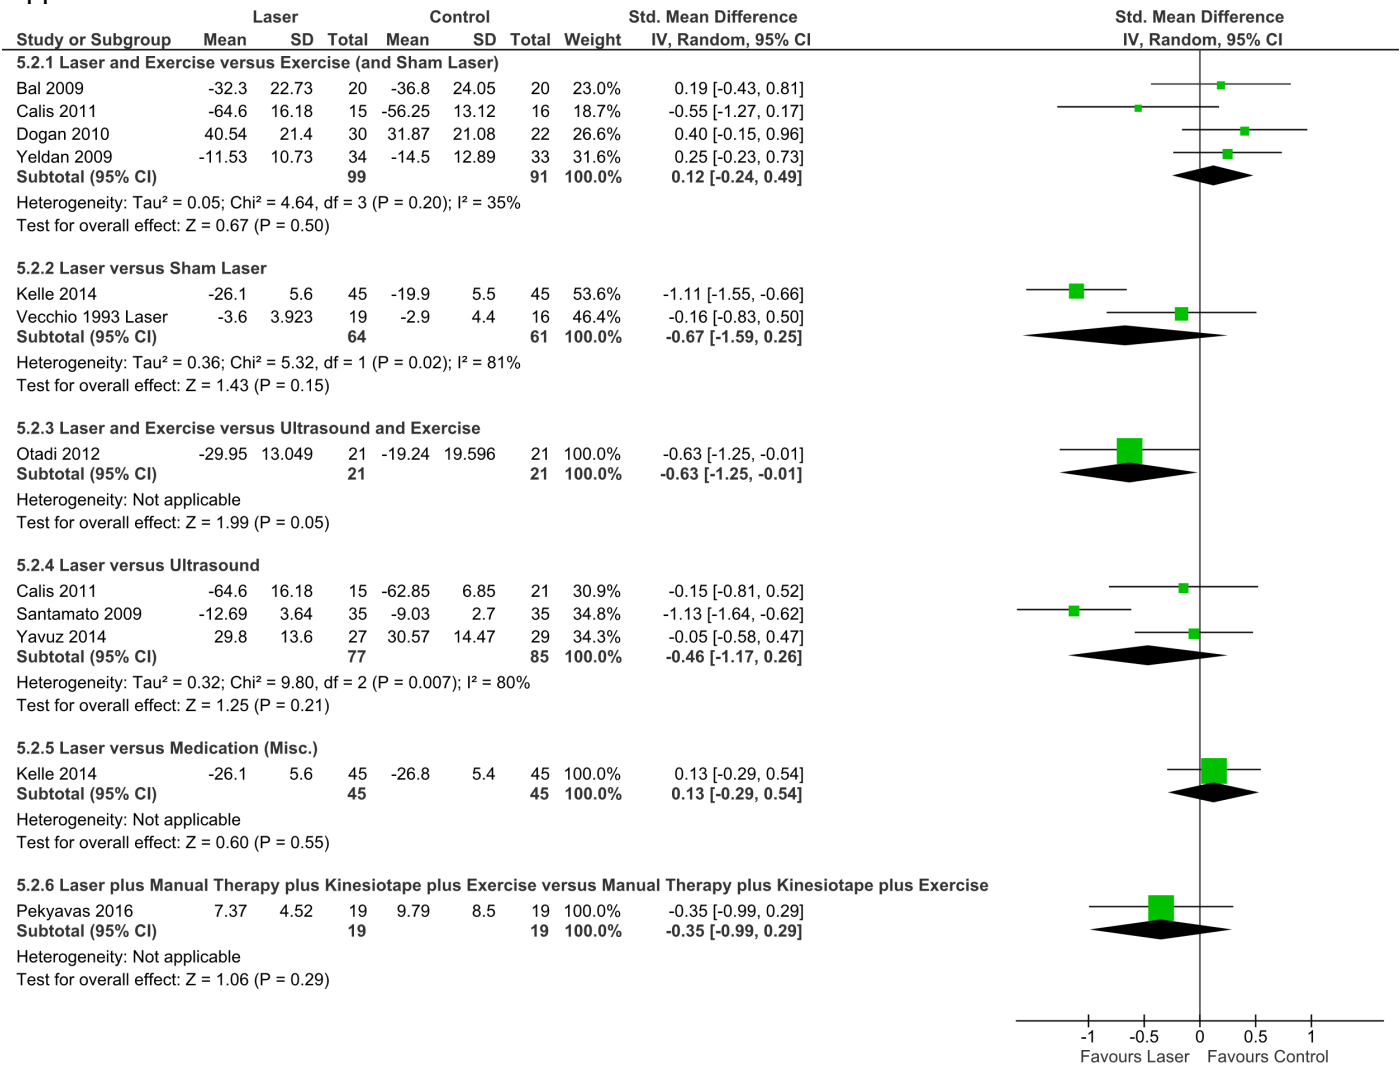

Appendix 4b Forest Plots Function

Figure Appendix-4b 7. Manual therapy: Outcome function at the longest follow-up

Appendix 4b Forest Plots Function

Figure Appendix-4b 8. Manual therapy: Outcome function at the shortest follow-up

Appendix 4b Forest Plots Function

Figure Appendix-4b 9. Laser: Outcome function at the longest follow-up

Appendix 4b Forest Plots Function

Figure Appendix-4b 10. Laser: Outcome function at the shortest follow-up

Appendix 4b Forest Plots Function

Figure Appendix-4b 11. Ultrasound: Outcome function at the longest follow-up

Appendix 4b Forest Plots Function

Figure Appendix-4b 12. Ultrasound: Outcome function at the shortest follow-up

Appendix 4b Forest Plots Function

Figure Appendix-4b 13. Extracorporeal shockwave therapy (ECSWT): Outcome function at the longest follow-up

Appendix 4b Forest Plots Function

Figure Appendix-4b 14. Extracorporeal shockwave therapy (ECSWT): Outcome function at the shortest follow-up