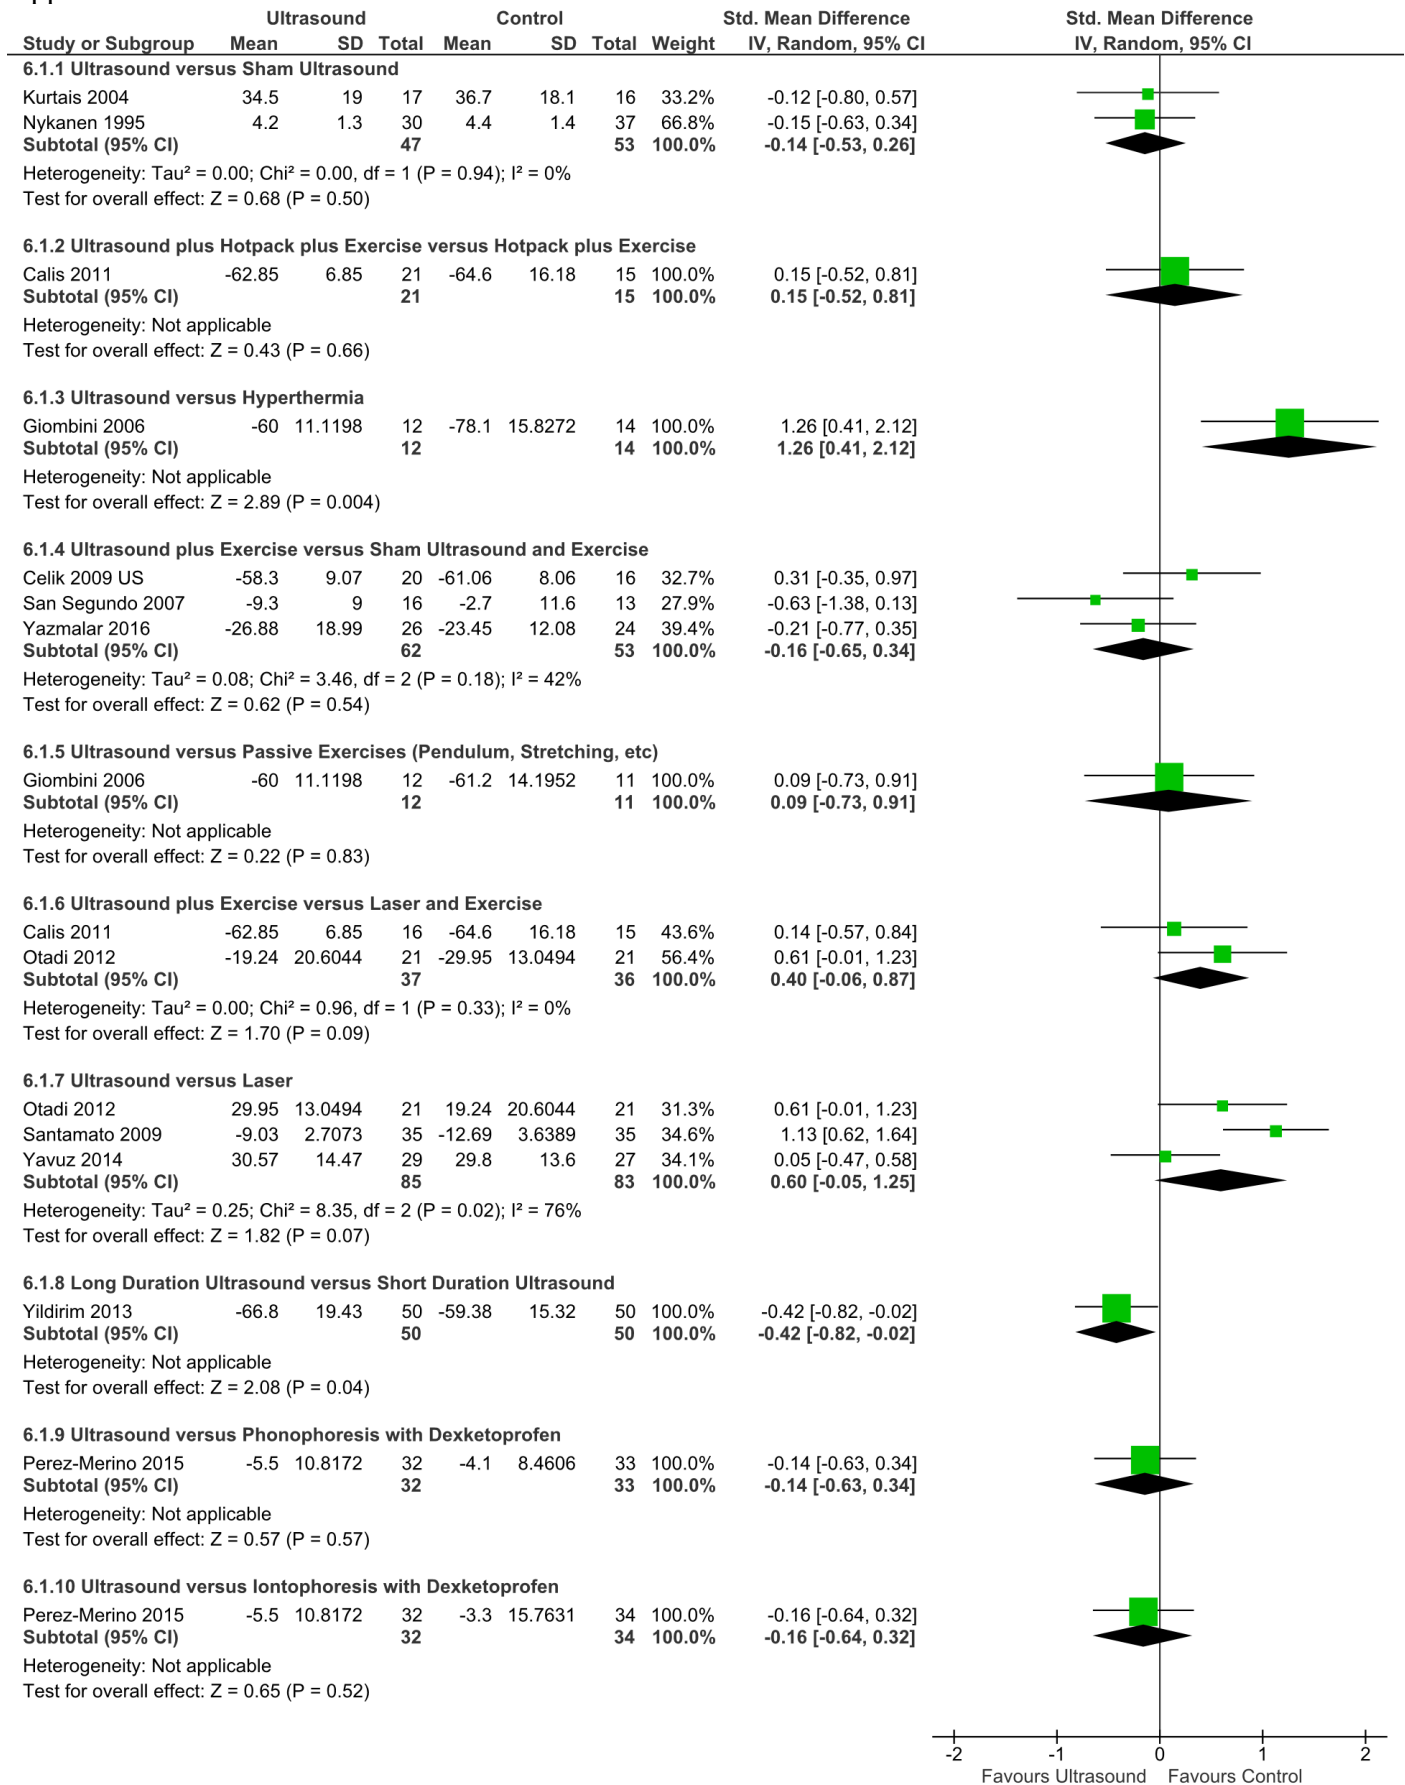

Appendix 4b Forest Plots Function

Figure Appendix-4b 9. Laser: Outcome function at the longest follow-up

Appendix 4b Forest Plots Function

Figure Appendix-4b 10. Laser: Outcome function at the shortest follow-up

Appendix 4b Forest Plots Function

Figure Appendix-4b 11. Ultrasound: Outcome function at the longest follow-up

Appendix 4b Forest Plots Function

Figure Appendix-4b 12. Ultrasound: Outcome function at the shortest follow-up

Appendix 4b Forest Plots Function

Figure Appendix-4b 13. Extracorporeal shockwave therapy (ECSWT): Outcome function at the longest follow-up

Appendix 4b Forest Plots Function

Figure Appendix-4b 14. Extracorporeal shockwave therapy (ECSWT): Outcome function at the shortest follow-up

Appendix 4b Forest Plots Function

Figure Appendix-4b 15. Tape: Outcome function at the longest follow-up

Appendix 4b Forest Plots Function

Figure Appendix-4b 16. Tape: Outcome function at the shortest follow-up