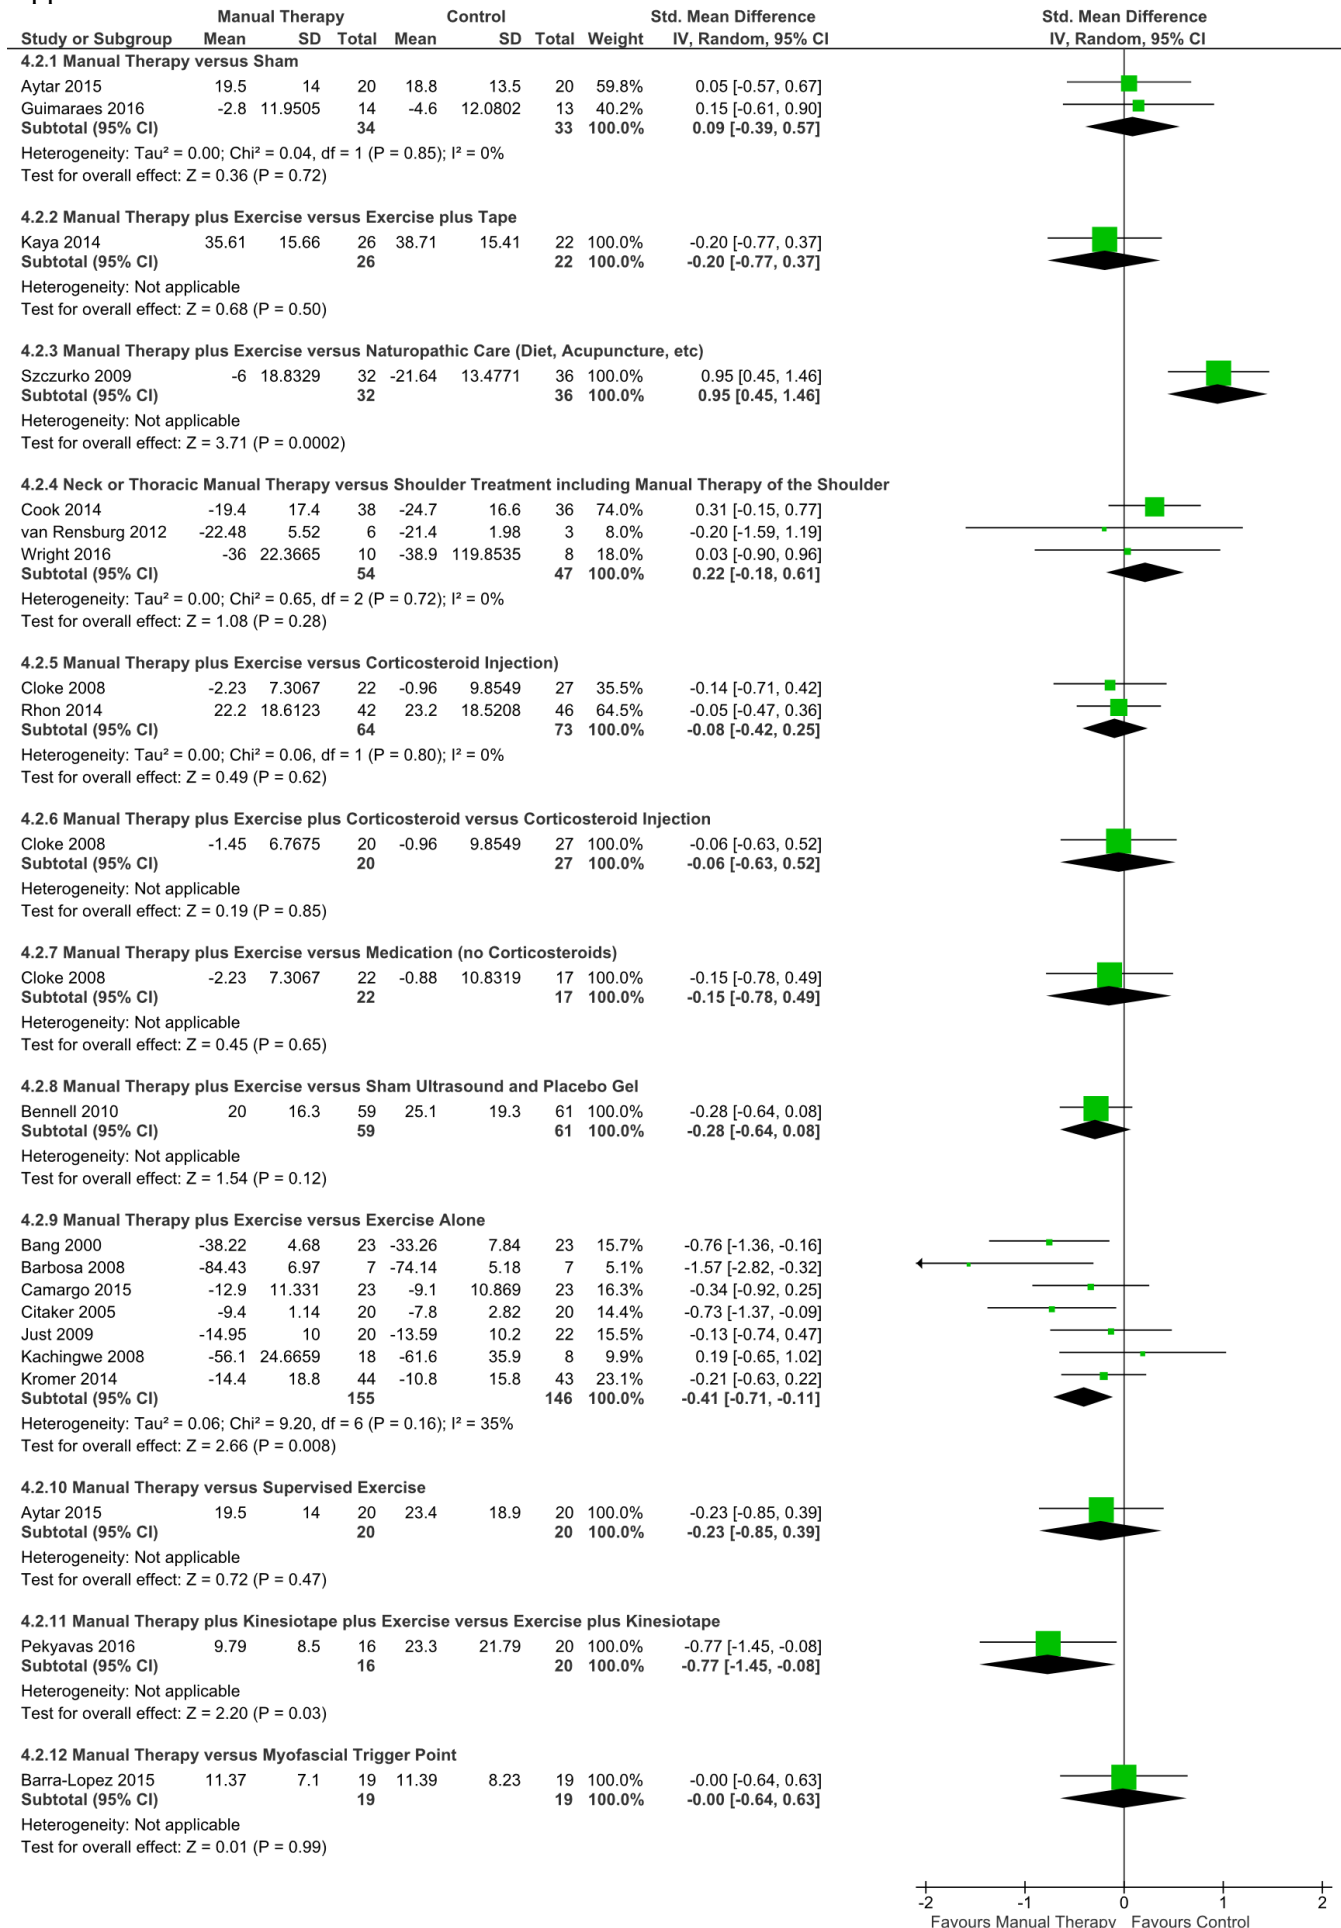

Appendix 4b Forest Plots Function

Figure Appendix-4b 1. Steroids: Outcome function at the longest follow-up

Appendix 4b Forest Plots Function

Figure Appendix-4b 2. Steroids: Outcome function at the shortest follow-up

Appendix 4b Forest Plots Function

Figure Appendix-4b 5. Exercise: Outcome function at the longest follow-up

Appendix 4b Forest Plots Function

Figure Appendix-4b 6. Exercise: Outcome function at the shortest follow-up

Appendix 4b Forest Plots Function

Figure Appendix-4b 7. Manual therapy: Outcome function at the longest follow-up

Appendix 4b Forest Plots Function

Figure Appendix-4b 8. Manual therapy: Outcome function at the shortest follow-up

Appendix 4b Forest Plots Function

Figure Appendix-4b 9. Laser: Outcome function at the longest follow-up

Appendix 4b Forest Plots Function

Figure Appendix-4b 10. Laser: Outcome function at the shortest follow-up