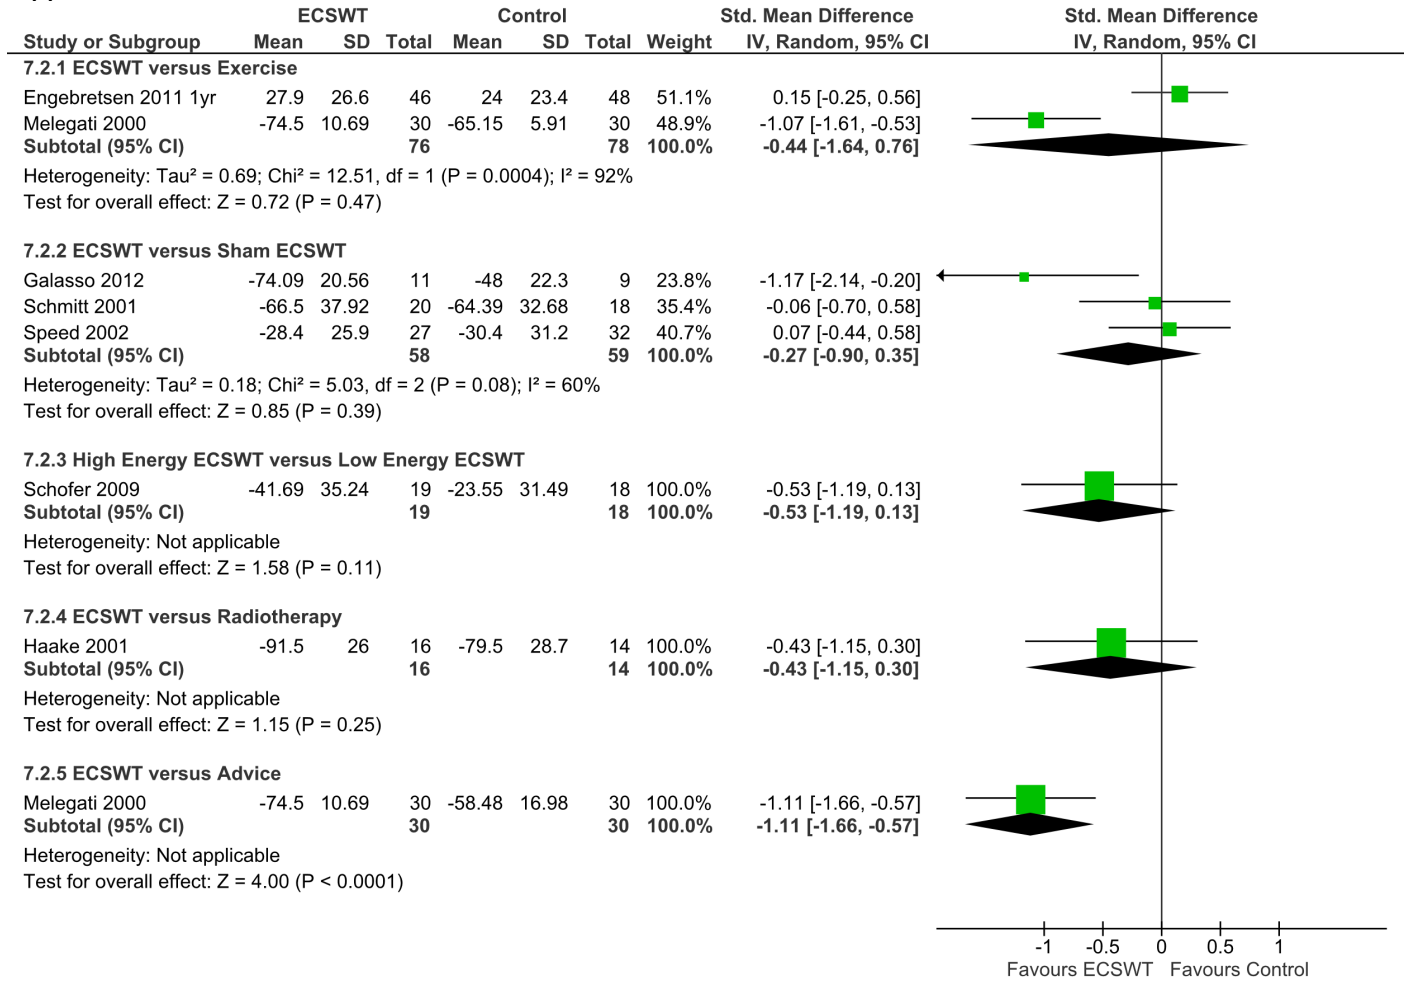

Appendix 4b Forest Plots Function

Figure Appendix-4b 13. Extracorporeal shockwave therapy (ECSWT): Outcome function at the longest follow-up

Appendix 4b Forest Plots Function

Figure Appendix-4b 14. Extracorporeal shockwave therapy (ECSWT): Outcome function at the shortest follow-up

Appendix 4b Forest Plots Function

Figure Appendix-4b 15. Tape: Outcome function at the longest follow-up

Appendix 4b Forest Plots Function

Figure Appendix-4b 16. Tape: Outcome function at the shortest follow-up