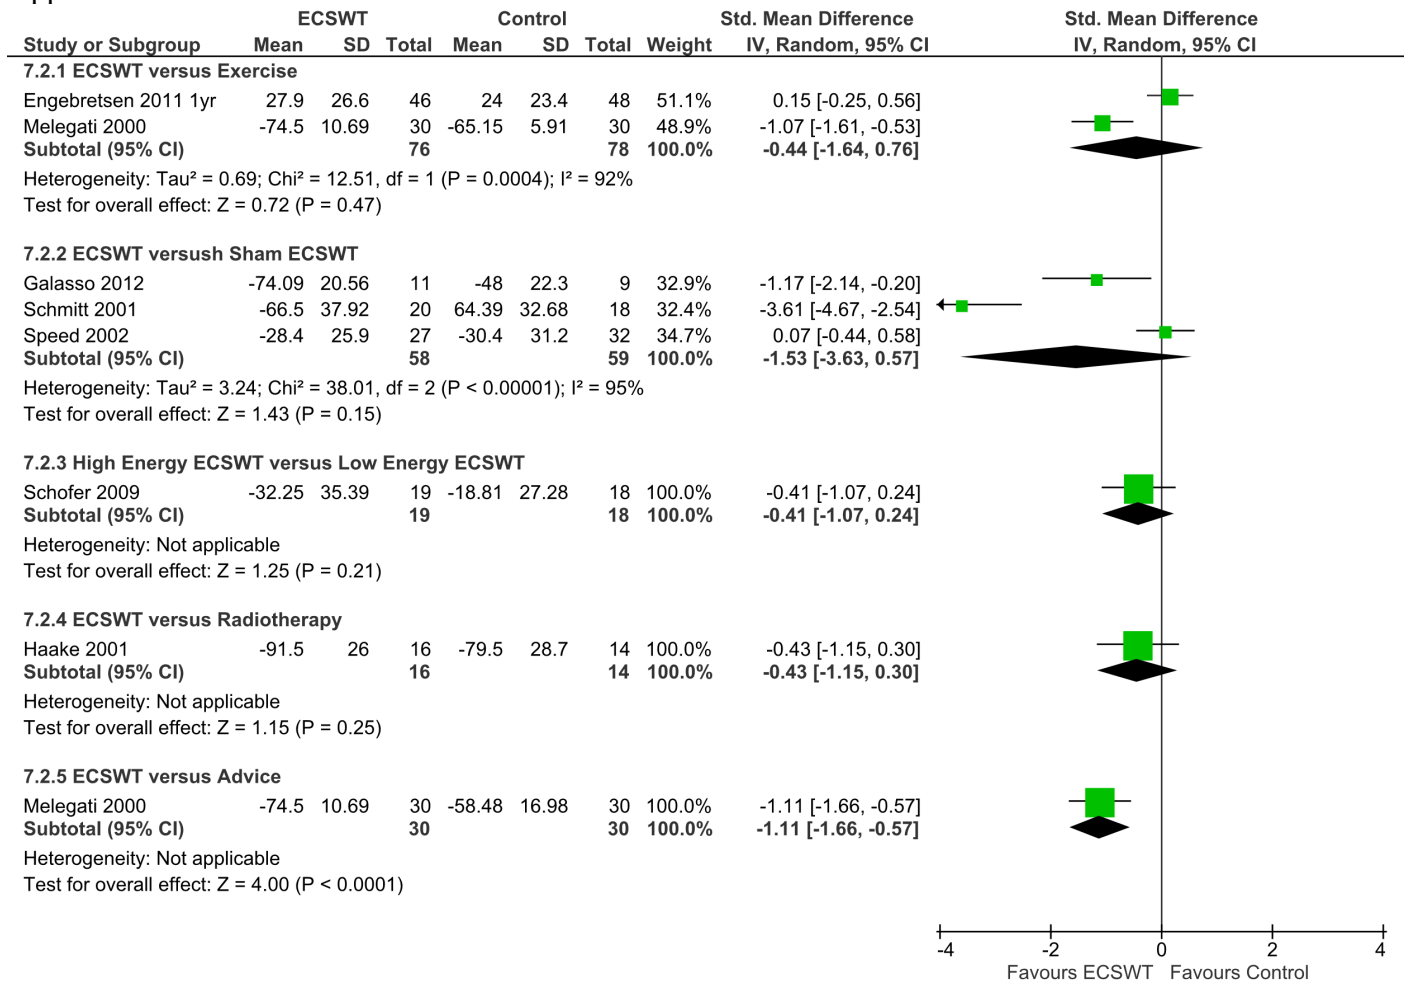

Appendix 4b Forest Plots Function

Figure Appendix-4b 13. Extracorporeal shockwave therapy (ECSWT): Outcome function at the longest follow-up

Appendix 4b Forest Plots Function

Figure Appendix-4b 14. Extracorporeal shockwave therapy (ECSWT): Outcome function at the shortest follow-up

Appendix 4b Forest Plots Function

Figure Appendix-4b 15. Tape: Outcome function at the longest follow-up

Appendix 4b Forest Plots Function

Figure Appendix-4b 16. Tape: Outcome function at the shortest follow-up